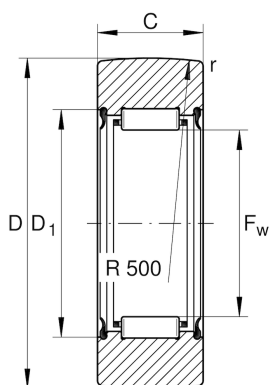

RNA22/6-2RSR

Yoke type track roller

Schaeffler ID:
0000271540000

Yoke type track rollers RNA22...-2RSR,
without axial guidance, lip seals on both
sides

Technical information

Main Dimensions & Performance Data

D	19 mm	Outside diameter
F _w	10 mm	Under roller diameter
C	11.8 mm	Width, outer ring
C _{r w}	3,900 N	Basic dynamic load rating, radial
C _{0r w}	3,700 N	Basic static load rating, radial
C _{ur w}	495 N	Fatigue load limit, radial
n _{DG}	9,000 1/min	Speed on permanent grease lubrication
	13.905 g	Weight

Dimensions

D _{1 min}	15.15 mm	Minimum mounting dimension
r _{min}	0.3 mm	Minimum chamfer dimension
R	500 mm	Radius of outer ring outside profile